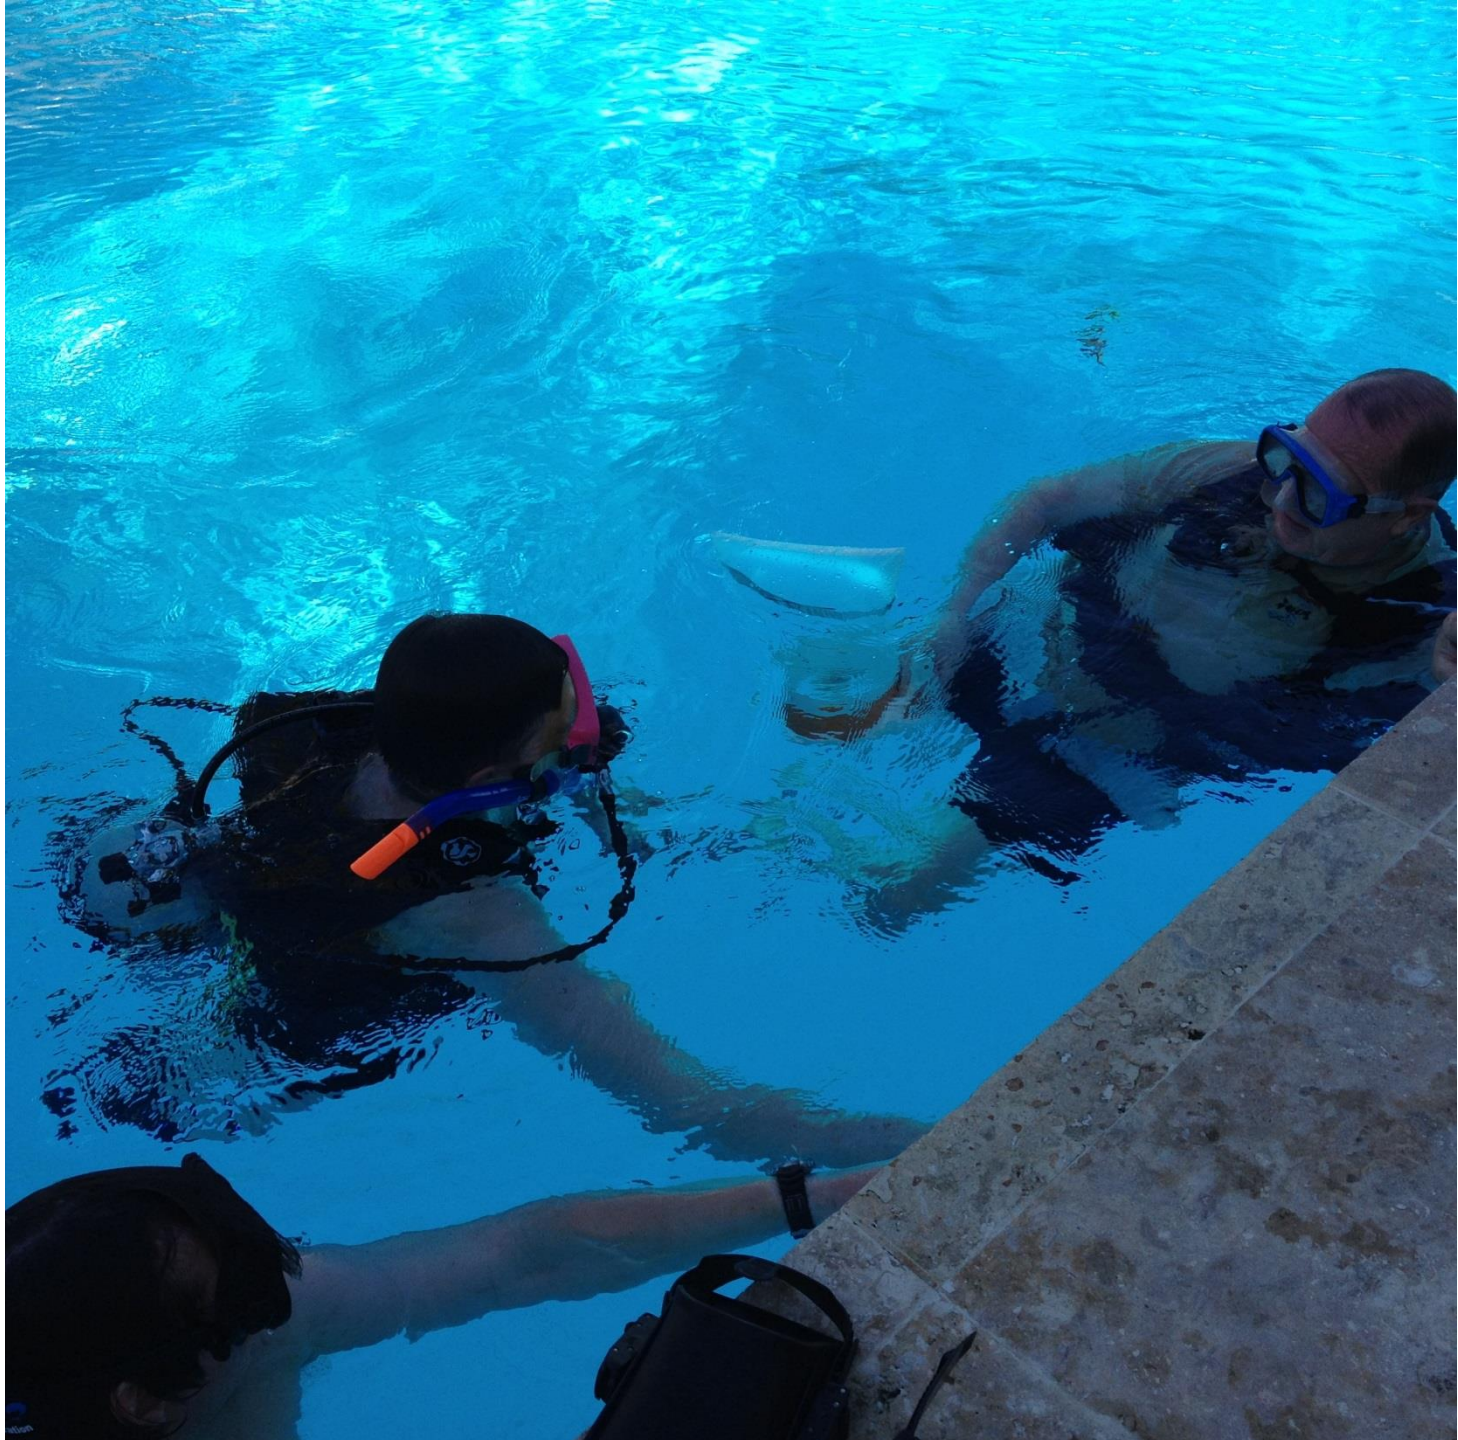

Nitrox Analysing Station

sea master

CAMERA

MASK

COMFORT ROOM

Atmosphere
S & SPA

ATMOSPHERE
EST. 08 DAVU
PHILIPPINES

FRONT DUMBBELL SWING