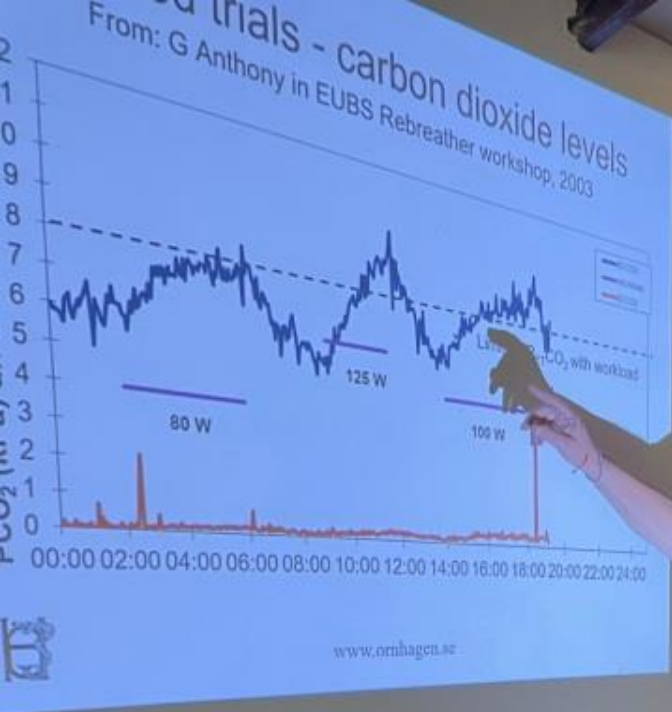

WELCOME BACK

WEATHER

28°

↑ 04:27am 02:35pm 21 km/h

↓ 10:12am
6:57am

09:29pm ↓

↓ 6:49pm

Special
Offer
* Balinese Massage
* Swedish Massage
90 Minutes
20% OFF